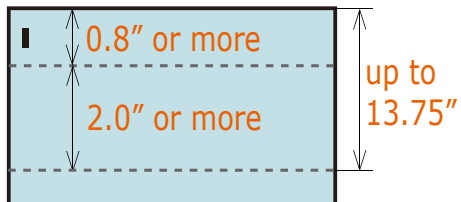

※ **Y-PERFORATION!**

2 Sets / Sheet

CREASE!

6 Times / Card